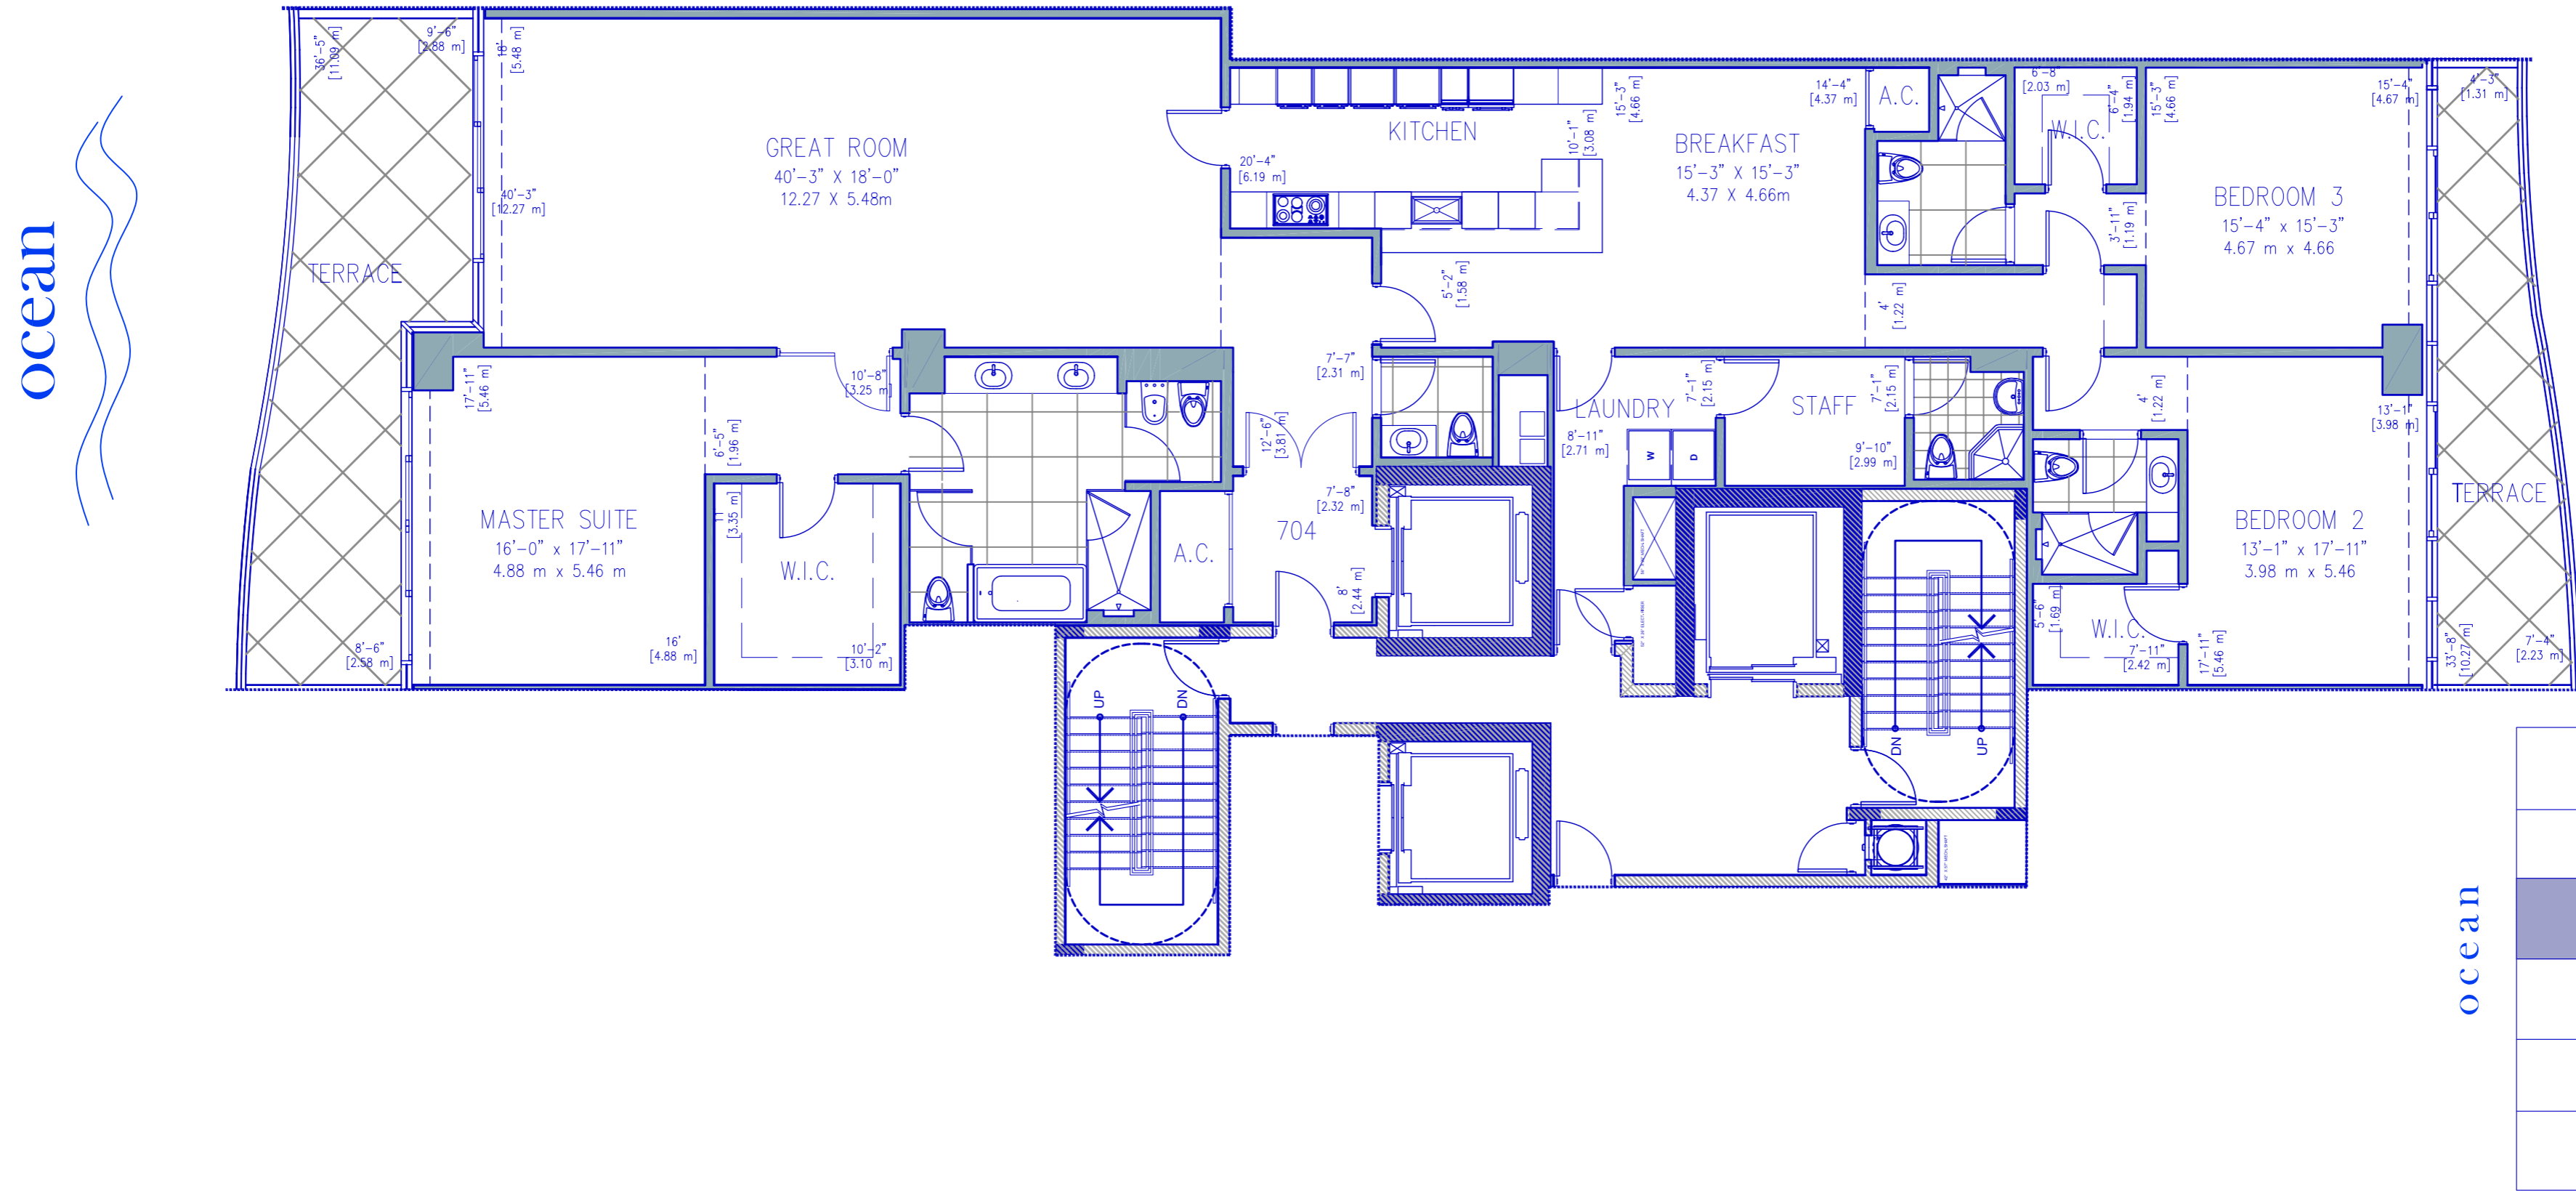

704

RESIDENCE

RESIDENCE	3,378.00 sq. ft.	313.82 sq. mt.
TERRACE	555.00 sq. ft.	51.56 sq. mt.
Total:	3,933.00 sq. ft.	365.38 sq. mt.

CHÂTEAU
OCEAN RESIDENCES